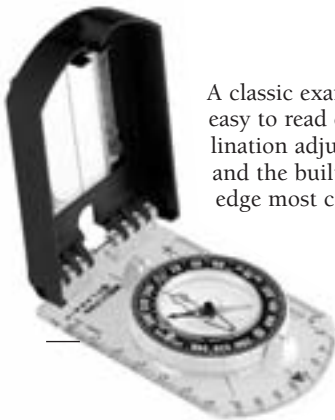

A classic example of a trusty compass. Has an easy to read optic green baseplate. Tool free declination adjustment makes for less confusion and the built in thermometer gives you knowledge most compasses do not.

8040G Compass 0-360 degrees
SALE $29.00

Brunton SightMaster Compasses

SightMaster compasses offer the convenience of two compasses in one as a hand held unit or a sighting model. A 10x magnified, precisely ground sighting lens with a diopter sight allows compass estimations to 0.25 degrees. Dial shows both forward and reciprocal headings, incremented by 0-360 degrees or quadrants. Comes with a rugged aluminum housing with an inch and mm scales and a neck lanyard. Sine Table for quick reference. Optional leather case available.