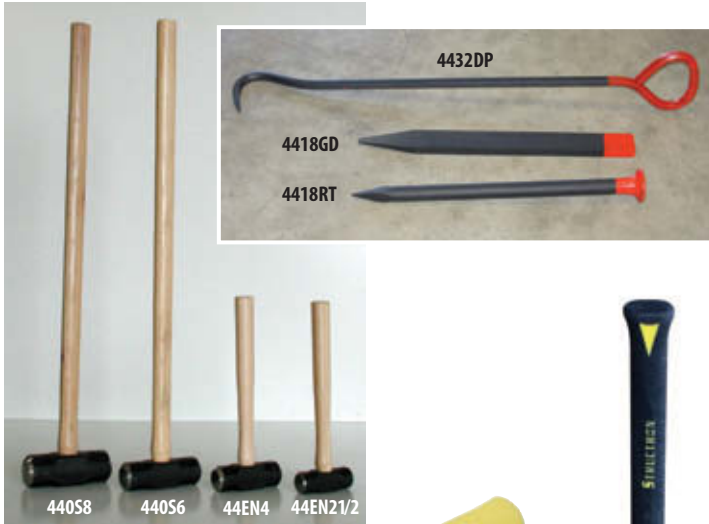

## Estwing Rock/Concrete Chisel 1/2" x 12"

**813085** Rock/Concrete Chisel . . . . . **SALE \$19.95**

## Heavy-Duty Center Punch

Lightweight aluminum center punches are great for marking a variety of materials or punching starter holes for nails or drill bits

**906802** Heavy-Duty Center Punch . . .  
 List \$27.95 **SALE \$25.50**

**Redtop Man Hole Cover Pick**

**4432DP** 5/8" hex grade tool steel and approx. 32" in length with a hardened steel diamond point ..... **SALE \$24.95**

**Redtop Gad**

**4418GD** Gad is 3/4" x 1 1/2" x 18" of high grade tool steel with hardened tip – 4 lbs. .... **SALE \$24.95**