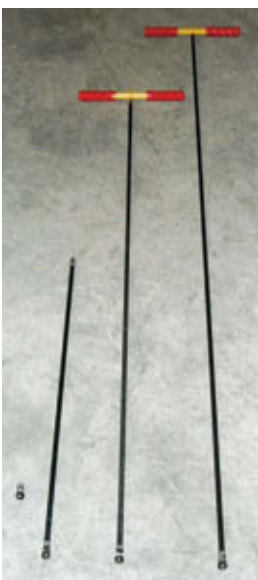

### Scout Knife

Serrated Edge, Drop point, Folding blade – Blade length 3.3", overall length 7.3", closed length 4.0". Weighs 2.4 oz. and has Textured Rubber Grip

**31000754** Bear Grylls Scout Knife . . . . . List \$37.50 **SALE \$25.95**

### Compact Scout Knife

Serrated Edge, Drop point, Folding blade – Blade length 2.5", overall length 5.8", closed length 3.3". Weighs 4.8 oz and has a Glass-filled Nylon handle

**31000760** Bear Grylls Compact Scout Knife . . . List \$22.50 **SALE \$15.95**

## Tile Probes

Used for marking exact locations of water or sewer mains, drain tiles, pipelines and more! Available in fixed lengths with extensions available for the unit. Made of quality spring steel and a ball on end of tip for easy penetration and removable of probe. Come in 4 and 5 foot lengths with removable tip. American Made.